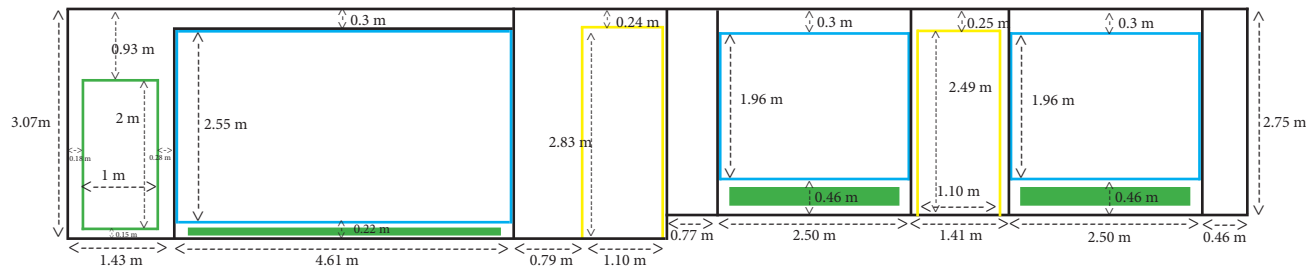

Floorplan Artstübli

Legende

- = Türe/Door
- = Fenster/Window
- = Treppe/Stairs
- = Heizung/Radiator

Massstab/Scale:
1:100

Genauigkeit/Accuracy:
 $\pm 10\%$

Wand/Wall A

Legende

- = Türe/Door
- = Fenster/Window
- = Treppe/Stairs
- = Heizung/Radiator

Wand/Wall B

Wand/Wall C

Wand/Wall D

Wand/Wall E

Wand/Wall F

Masstab/Scale:
1:100

Genauigkeit/Accuracy:
+- 10%