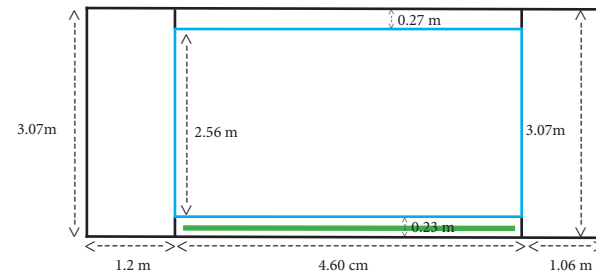

Floorplan Artstübli

Legende

- = Türe/Door
- = Fenster/Window
- = Treppe/Stairs
- = Heizung/Radiator

Massstab/Scale:
1:100

Genauigkeit/Accuracy:
 $\pm 10\%$

Wand/Wall A

Legende

- = Türe/Door
- = Fenster/Window
- = Treppe/Stairs
- = Heizung/Radiator

Wand/Wall B

Wand/Wall C

Wand/Wall D

Wand/Wall E

Wand/Wall F

Masstab/Scale:
1:100

Genauigkeit/Accuracy:
+- 10%