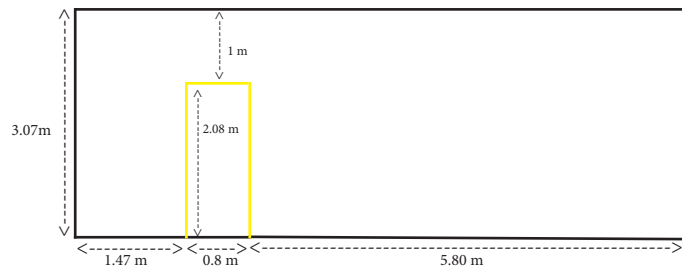

Floorplan Artstübli

Legende

- = Türe/Door
- = Fenster/Window
- = Treppe/Stairs
- = Heizung/Radiator

Massstab/Scale:
1:100

Genauigkeit/Accuracy:
 $\pm 10\%$

Wand/Wall A

Legende

- = Türe/Door
- = Fenster/Window
- = Treppe/Stairs
- = Heizung/Radiator

Wand/Wall B

Wand/Wall C

Wand/Wall D

Wand/Wall E

Wand/Wall F

Masstab/Scale:
1:100

Genauigkeit/Accuracy:
+- 10%