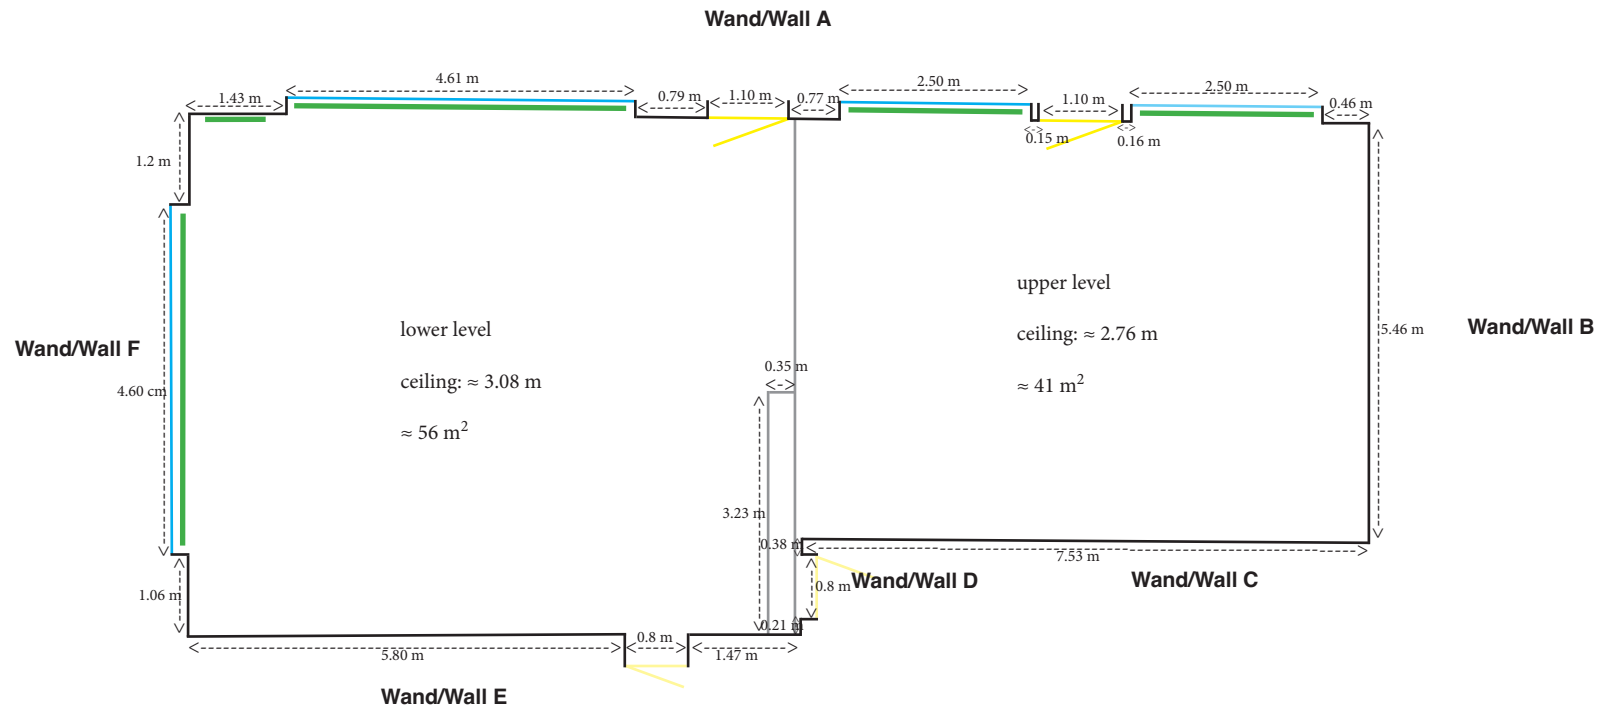

Floorplan Artstübli

Legende

- = Türe/Door
- = Fenster/Window
- = Treppe/Stairs
- = Heizung/Radiator

Massstab/Scale:
1:100

Genauigkeit/Accuracy:
 $\pm 10\%$

Wand/Wall A

Legende

- = Türe/Door
- = Fenster/Window
- = Treppe/Stairs
- = Heizung/Radiator

Wand/Wall B

Wand/Wall C

Wand/Wall D

Wand/Wall E

Wand/Wall F

Masstab/Scale:
1:100

Genauigkeit/Accuracy:
+- 10%