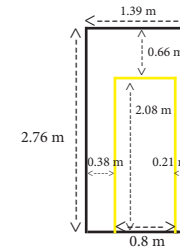

Floorplan Artstübli

Legende

- = Türe/Door
- = Fenster/Window
- = Treppe/Stairs
- = Heizung/Radiator

Massstab/Scale:
1:100

Genauigkeit/Accuracy:
 $\pm 10\%$

Wand/Wall A

Legende

- = Türe/Door
- = Fenster/Window
- = Treppe/Stairs
- = Heizung/Radiator

Wand/Wall B

Wand/Wall C

Wand/Wall D

Wand/Wall E

Wand/Wall F

Masstab/Scale:
1:100

Genauigkeit/Accuracy:
+- 10%